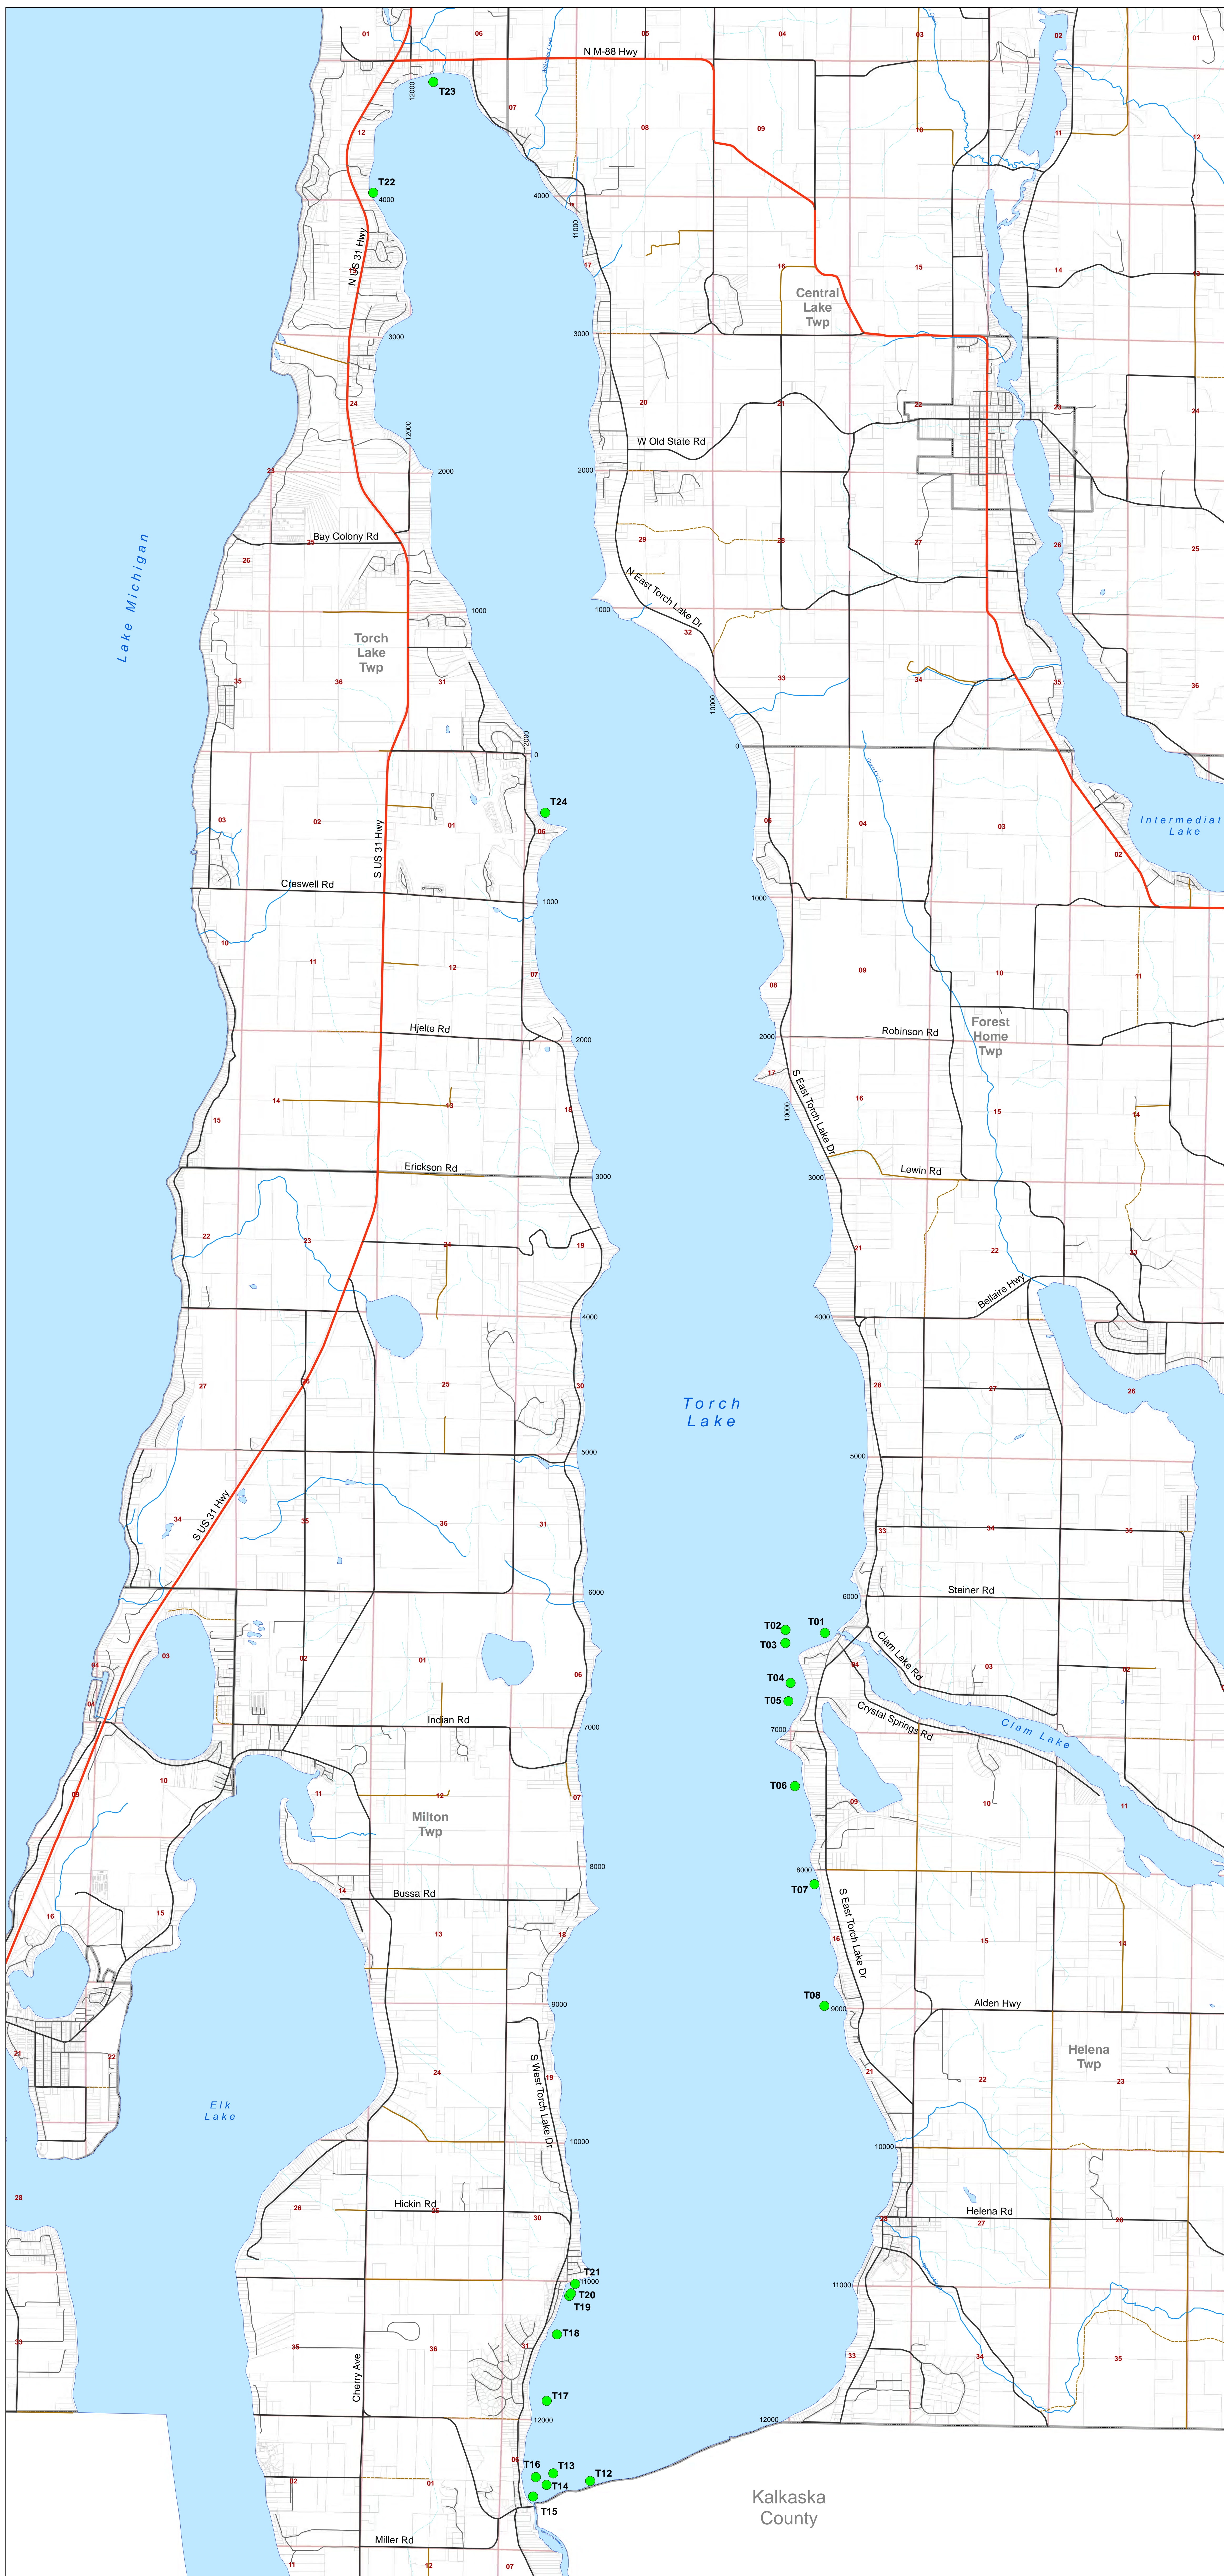

Torch Lake

- Highway
- Paved
- Gravel
- Seasonal
- Other
- Water
- Stream
- Intermittent Stream/Drain

Torch Lake		
Map Site #	Depth ft	Aquatic Plant Material Present
T01	6	Chara, Wild Celery
T02	20	End of green plume
T03	12	Chara, Wild Celery
T04	7	Eurasian milfoil, American Pondweed, Thin Leaf Pondweed
T05	7.5	American Pondweed, Thin Leaf Pondweed, Chara
T06	10	Chara, American Pondweed, Large Leaf Pondweed, Thin Leaf Pondweed, Wild Celery
T07	6	Chara, rust discoloration of sand
T08	6	Chara, Thin Leaf Pondweed, lots of snails
T08	5	Chara
T09	5	Chara
T10	6	Eurasian milfoil, Claspig Leaf Pondweed, Bushy Pondweed, Wild Celery, Chara
T11	6	Chara, Wild Celery, Thin Leaf Pondweed, Flatstem Pondweed, Claspig Leaf Pondweed,
T12	6	Illinois Pondweed in sucker hole
T13	12	Chara, Wild Celery
T14	8	Chara
T15	6	Chara, Thin Leaf Pondweed, Wild Celery, American Pondweed
T16	12	Chara
T17	15	Chara
T18	21	Chara
T19	20	Chara
T20	20	Chara
T21	18	Chara
T22	8	Chara, Thin Leaf Pondweed @ Barnes'
T23	15	Chara offshore from Eastport DNR launch
T24	4	Thin Leaf Pond Weed @ Scott's